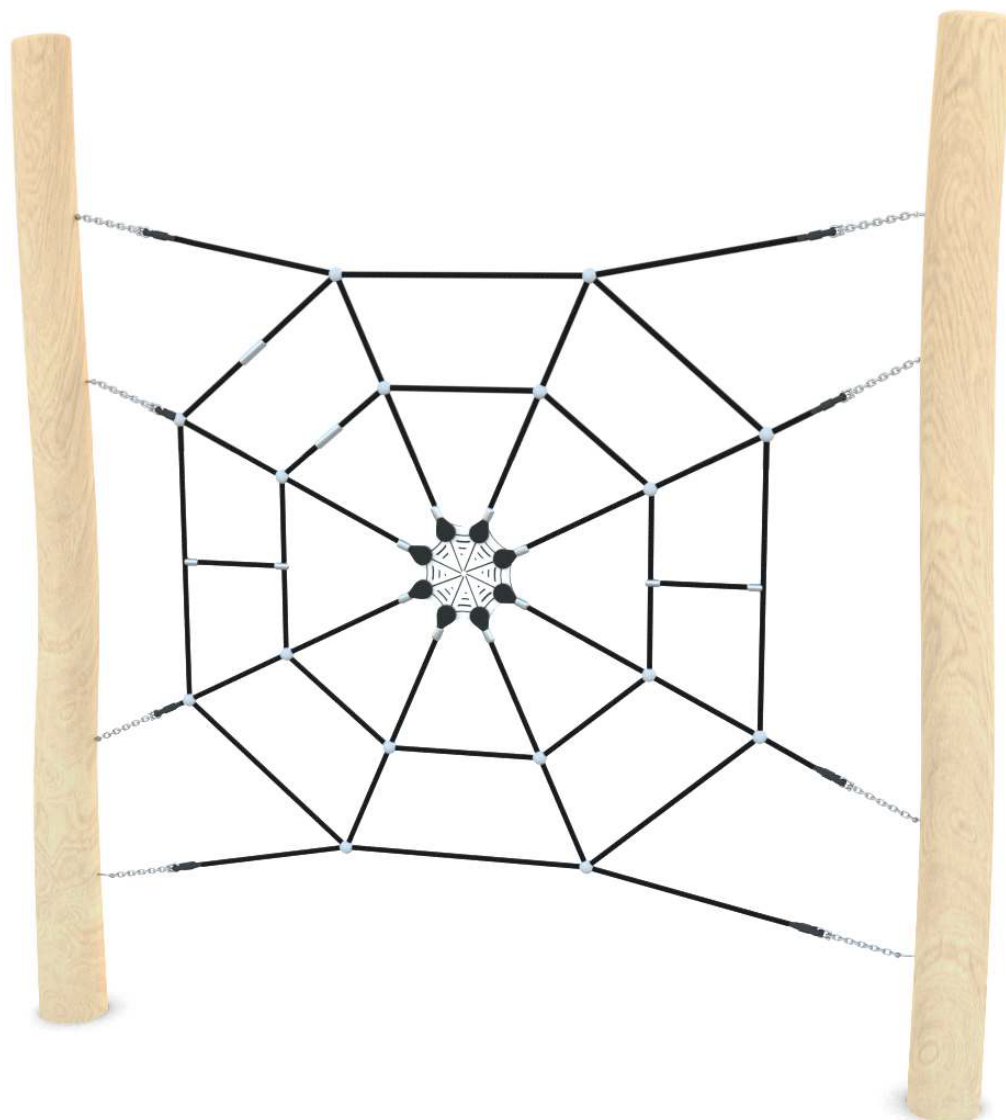

SOCIALIZING

CLIMBING

INFORMATION ABOUT THE PRODUCT

Dimensions	ca.270 x 20 cm
Safety zone	ca.684 x 434 cm
Overall height	ca.270 cm
Free fall height	ca.235 cm
Amount of users	3 persons
Product complies with EN 1176-1:2017-12	YES
Availability of spare parts	YES
Age range	3-12
<small>According to EN 1176-1:2017-12 norm, the product requires applying a safety surface according to the product's free fall height.</small>	

Visualisation is for reference only,
actual appearance may vary.

SCALE 1:100

MATERIALS:

NATURAL ROBINIA WOOD	ATTESTED 6 MM STAINLESS STEEL CHAINS	POLYPROPYLENE ROPES PP - MULTISPLIT TYPE WITH A STEEL CORE AND A DIAMETER OF 16 MM	ROPE ENDINGS PRESSED IN A SLEEVE MADE OF DURABLE ALUMINUM ALLOY	SOLID AND ESTHETIC ROPE CONNECTORS MADE OF INJECTION MOLDED POLYAMIDE