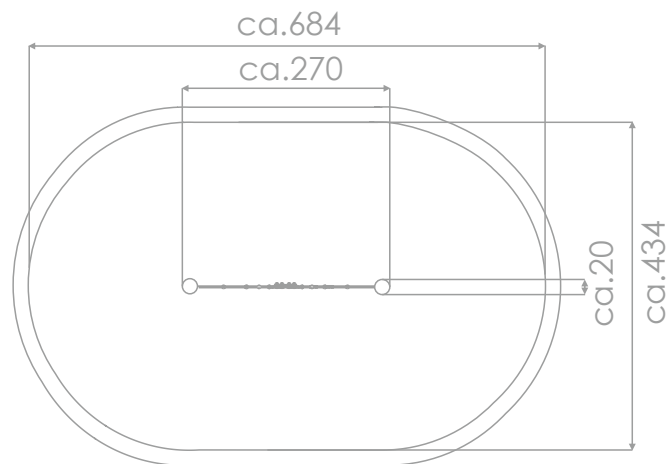

SOCIALIZING

CLIMBING

INFORMATION ABOUT THE PRODUCT

Dimensions	ca.270 x 20 cm
Safety zone	ca.684 x 434 cm
Overall height	ca.270 cm
Free fall height	ca.235 cm
Amount of users	3 persons
Product complies with EN 1176-1:2017-12	YES
Availability of spare parts	YES
Age range	3-12
<small>According to EN 1176-1:2017-12 norm, the product requires applying a safety surface according to the product's free fall height.</small>	

Visualisation is for reference only,
actual appearance may vary.

SCALE 1:100

MATERIALS:

NATURAL ROBINIA WOOD	ATTESTED 6 MM STAINLESS STEEL CHAINS	POLYPROPYLENE ROPES PP - MULTISPLIT TYPE WITH A STEEL CORE AND A DIAMETER OF 16 MM	ROPE ENDINGS PRESSED IN A SLEEVE MADE OF DURABLE ALUMINUM ALLOY	SOLID AND ESTHETIC ROPE CONNECTORS MADE OF INJECTION MOLDED POLYAMIDE